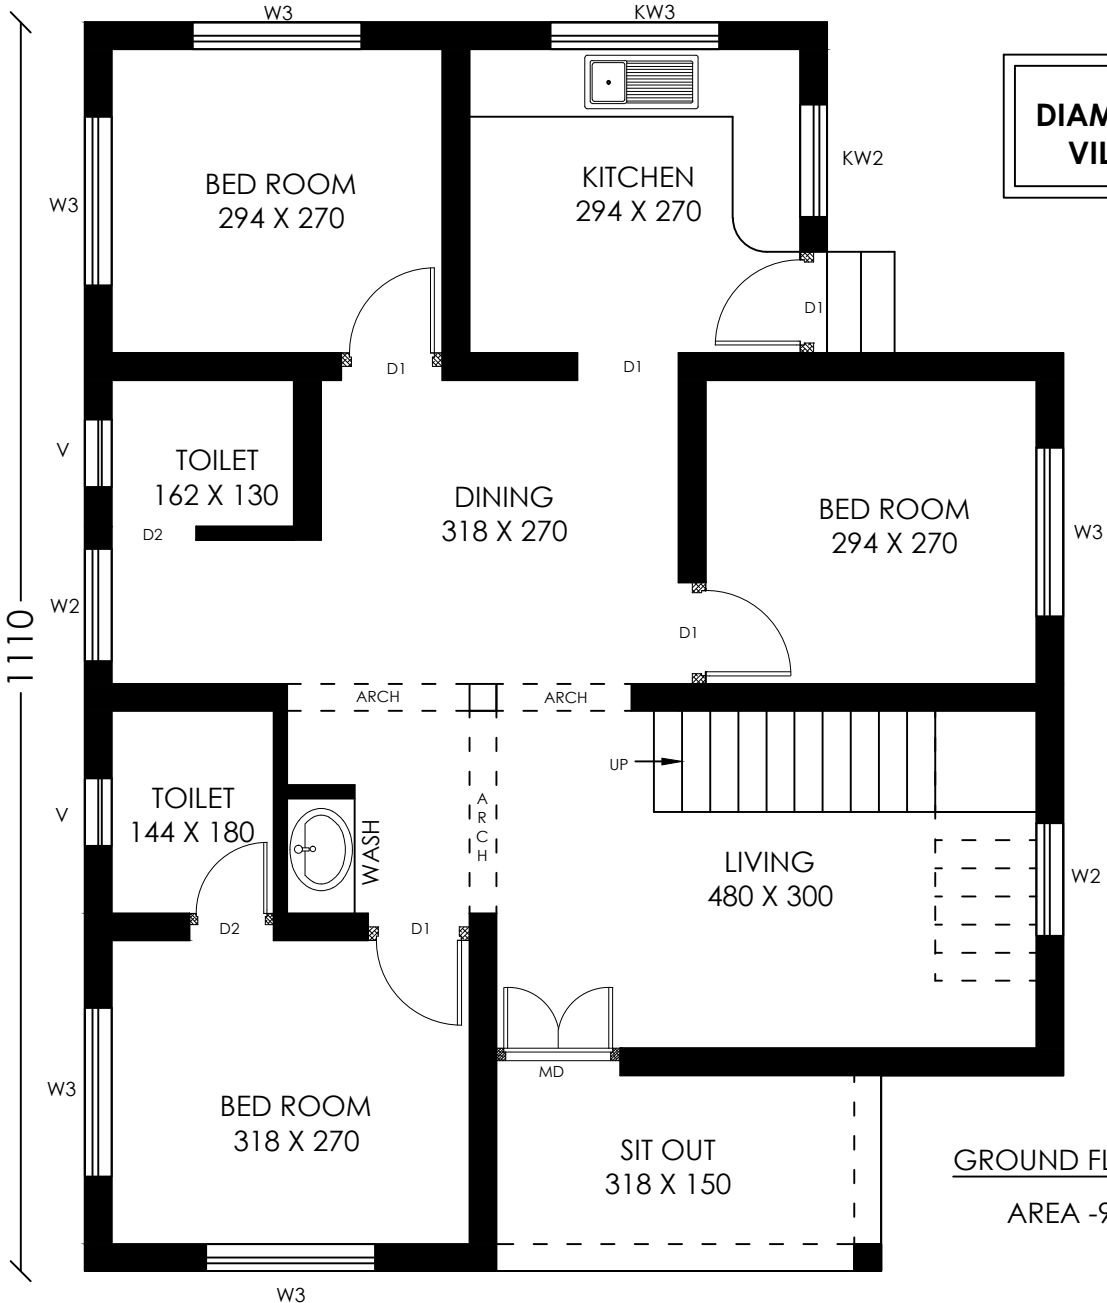

870

DIAMOND VILLAS
VILLA NO: AE

GROUND FLOOR PLAN
AREA -968 Sq ft